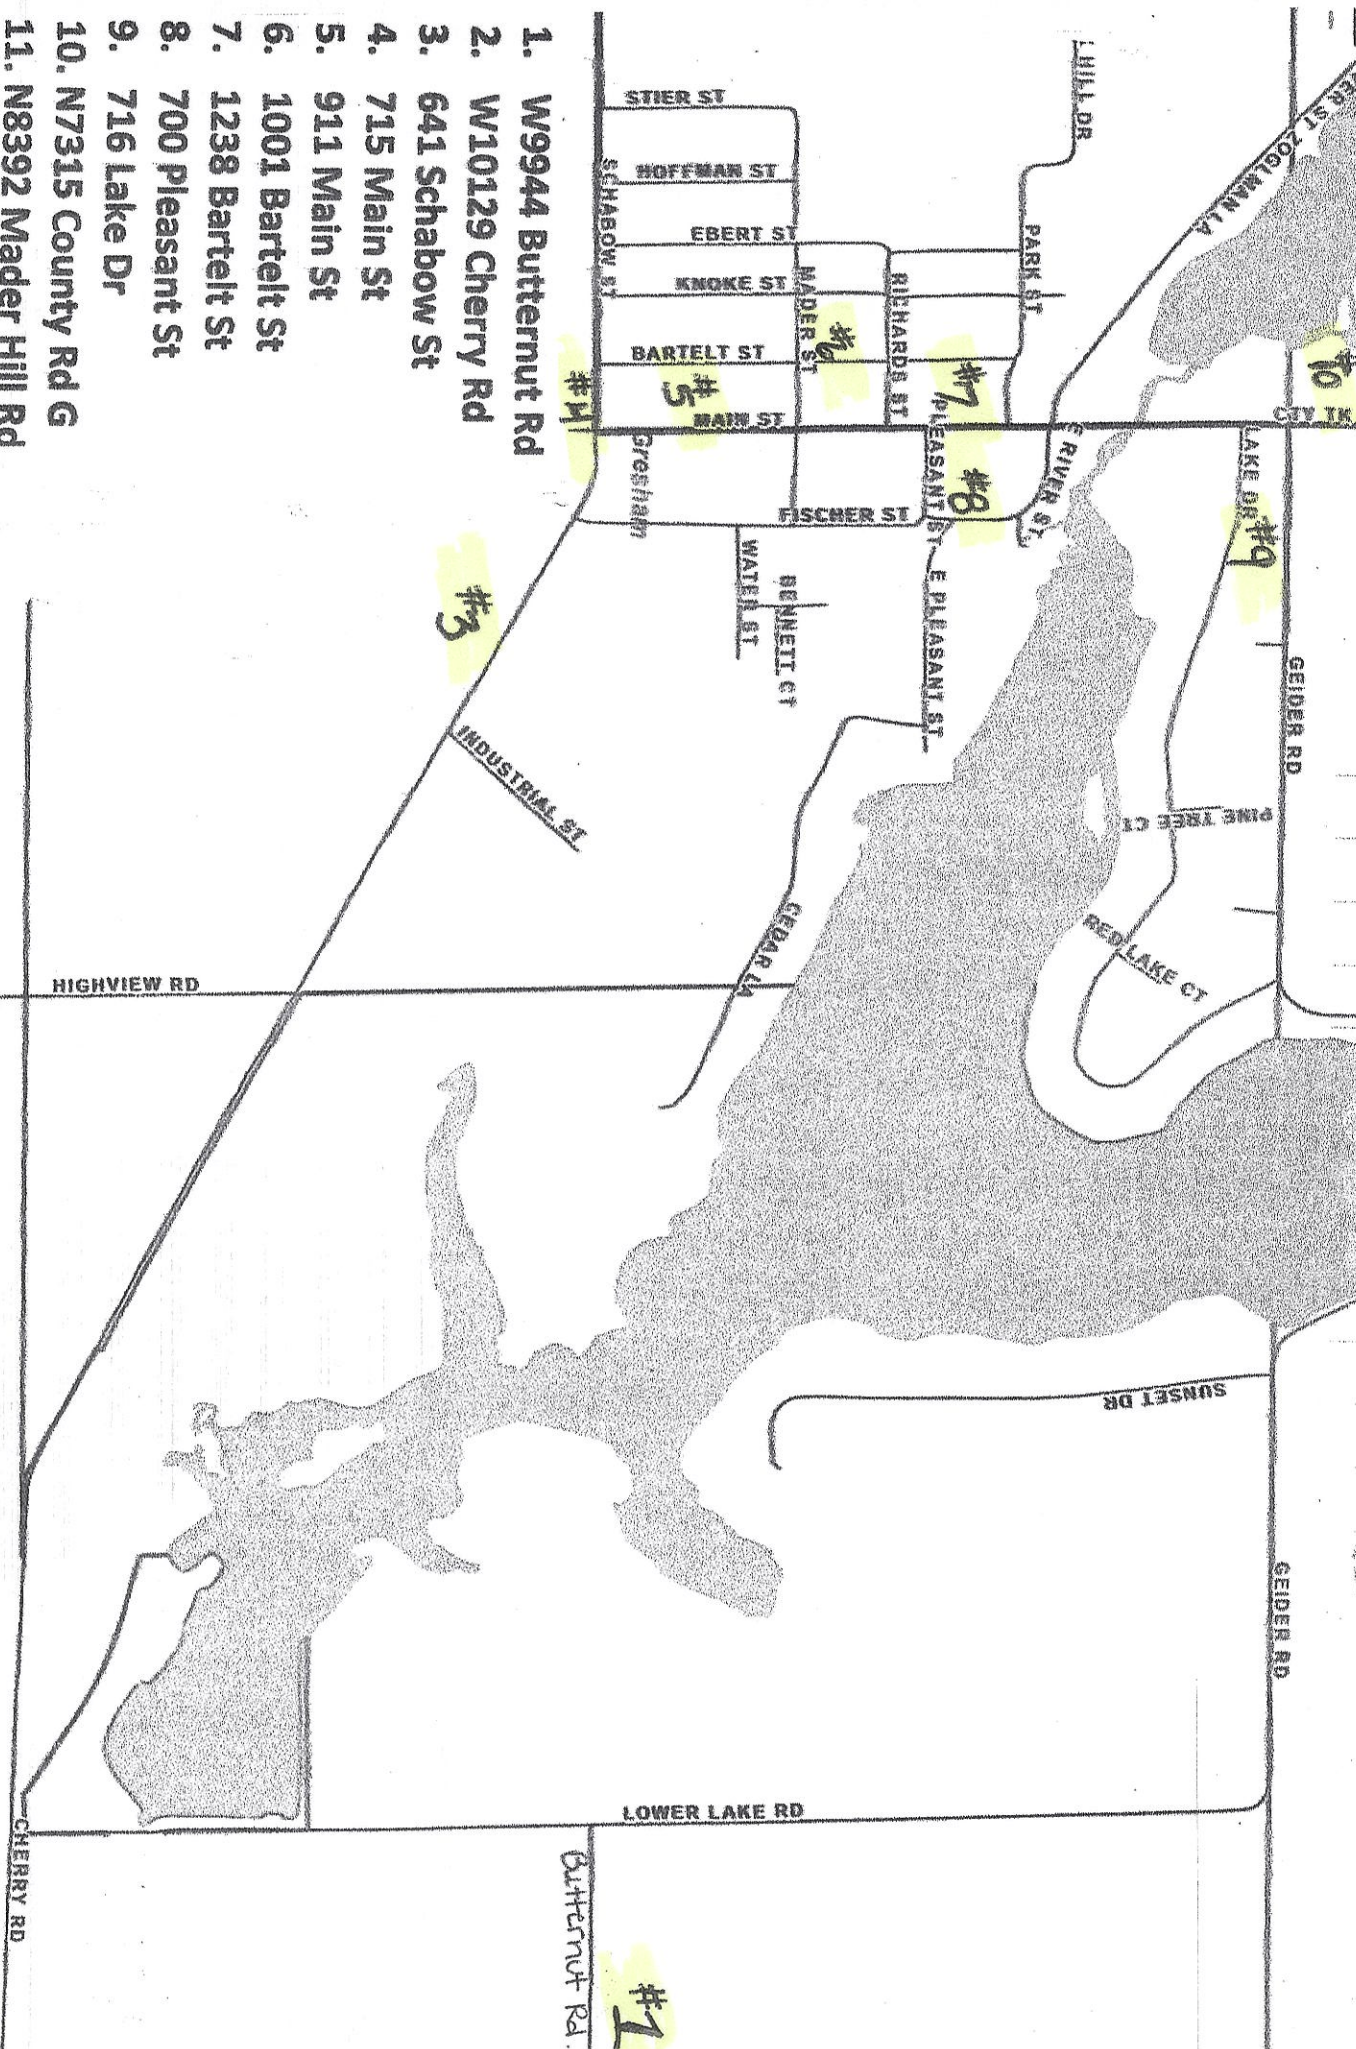

#11 → Gresham Village Wide Runoff Sales June 30<sup>th</sup> 8-6 July 1<sup>st</sup> 8-5

1. W9944 Butternut Rd
2. W10129 Cherry Rd
3. 641 Schabow St
4. 715 Main St
5. 911 Main St
6. 1001 Bartelt St
7. 1238 Bartelt St
8. 700 Pleasant St
9. 716 Lake Dr
10. N7315 County Rd G
11. N8392 Mader Hill Rd

(Take County Road G north of Gresham for #11)

Butternut Rd.

#1

#2